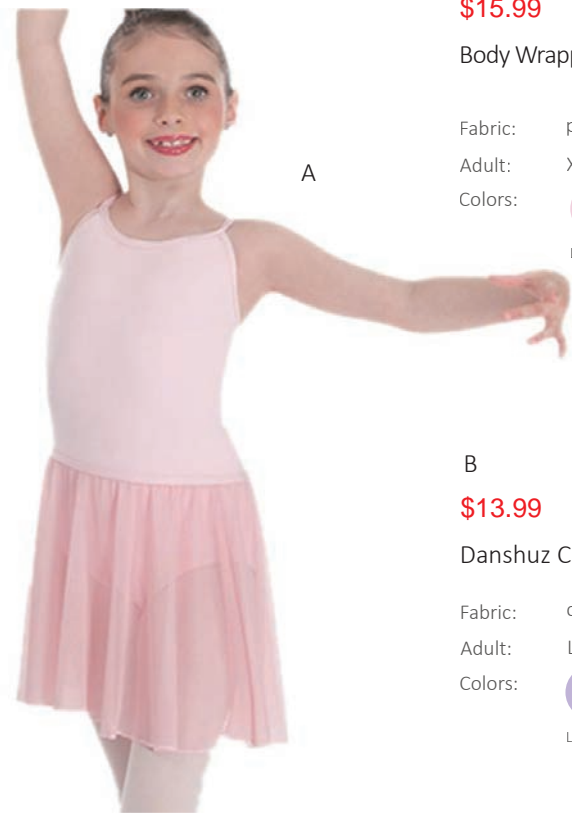

A

A
$15.99 (869871)
Body Wrappers Chiffon Pull-On Dance Skirts

Fabric: polyester chiffon
Adult: XS-S,M-L,XL
Colors: Light Pink Nude Black