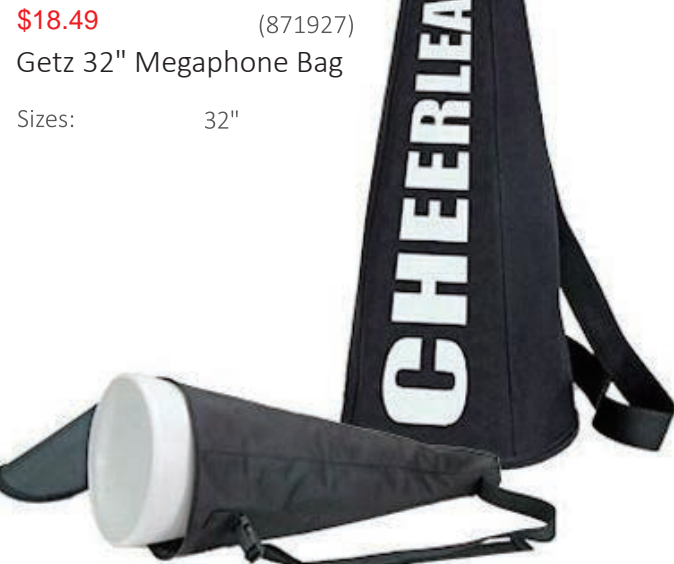

\$17.74 (871896)
Getz Adult Solid Color Metallic Poms

Sizes: 3/4"W x 6"L

\$6.49 (871901)
Getz Youth Solid Color Plastic Poms

Sizes: 1/2"W x 6"L

\$6.24 (871903)
Getz Youth 3 Color Plastic Mix Poms

Sizes: 1/2"W x 6"L

\$8.94 (871890)
Getz Adult 2 Color Plastic Mix Poms

Sizes: 3/4"W x 6"L

\$159.00
Classic Studded Camo Backpack (872837)

Fabric: nylon/canvas
Sizes: 19x13x9

\$9.35
Motionwear Basics Bows 1 1/2" Solid Hair Ribbon (872000)

Color: 
Royal

\$18.99
Getz 19" Molded Megaphones (871906)

Sizes: 19"
Fabric: plastic

\$18.49 (871927)
Getz 32" Megaphone Bag
Sizes: 32"

\$29.49 (871149)
 Danshuz 1 1/2" Heel Tap Queen White Character Shoes