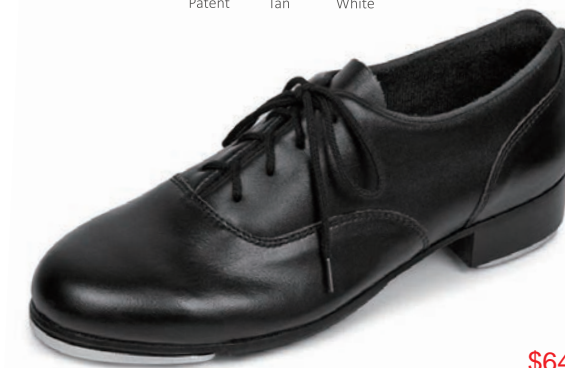

Colors:  Patent  Tan  White

\$20.49

Danshuz Child Tap Shoes with Ribbon Tie (869979)

Fabric: leather
 Child: Sizes: 5.5-11; Widths: M,W

Colors:  Black Patent  Bella Tan  White

\$64.80

Bloch Adult Respect Tap Shoes (870671)